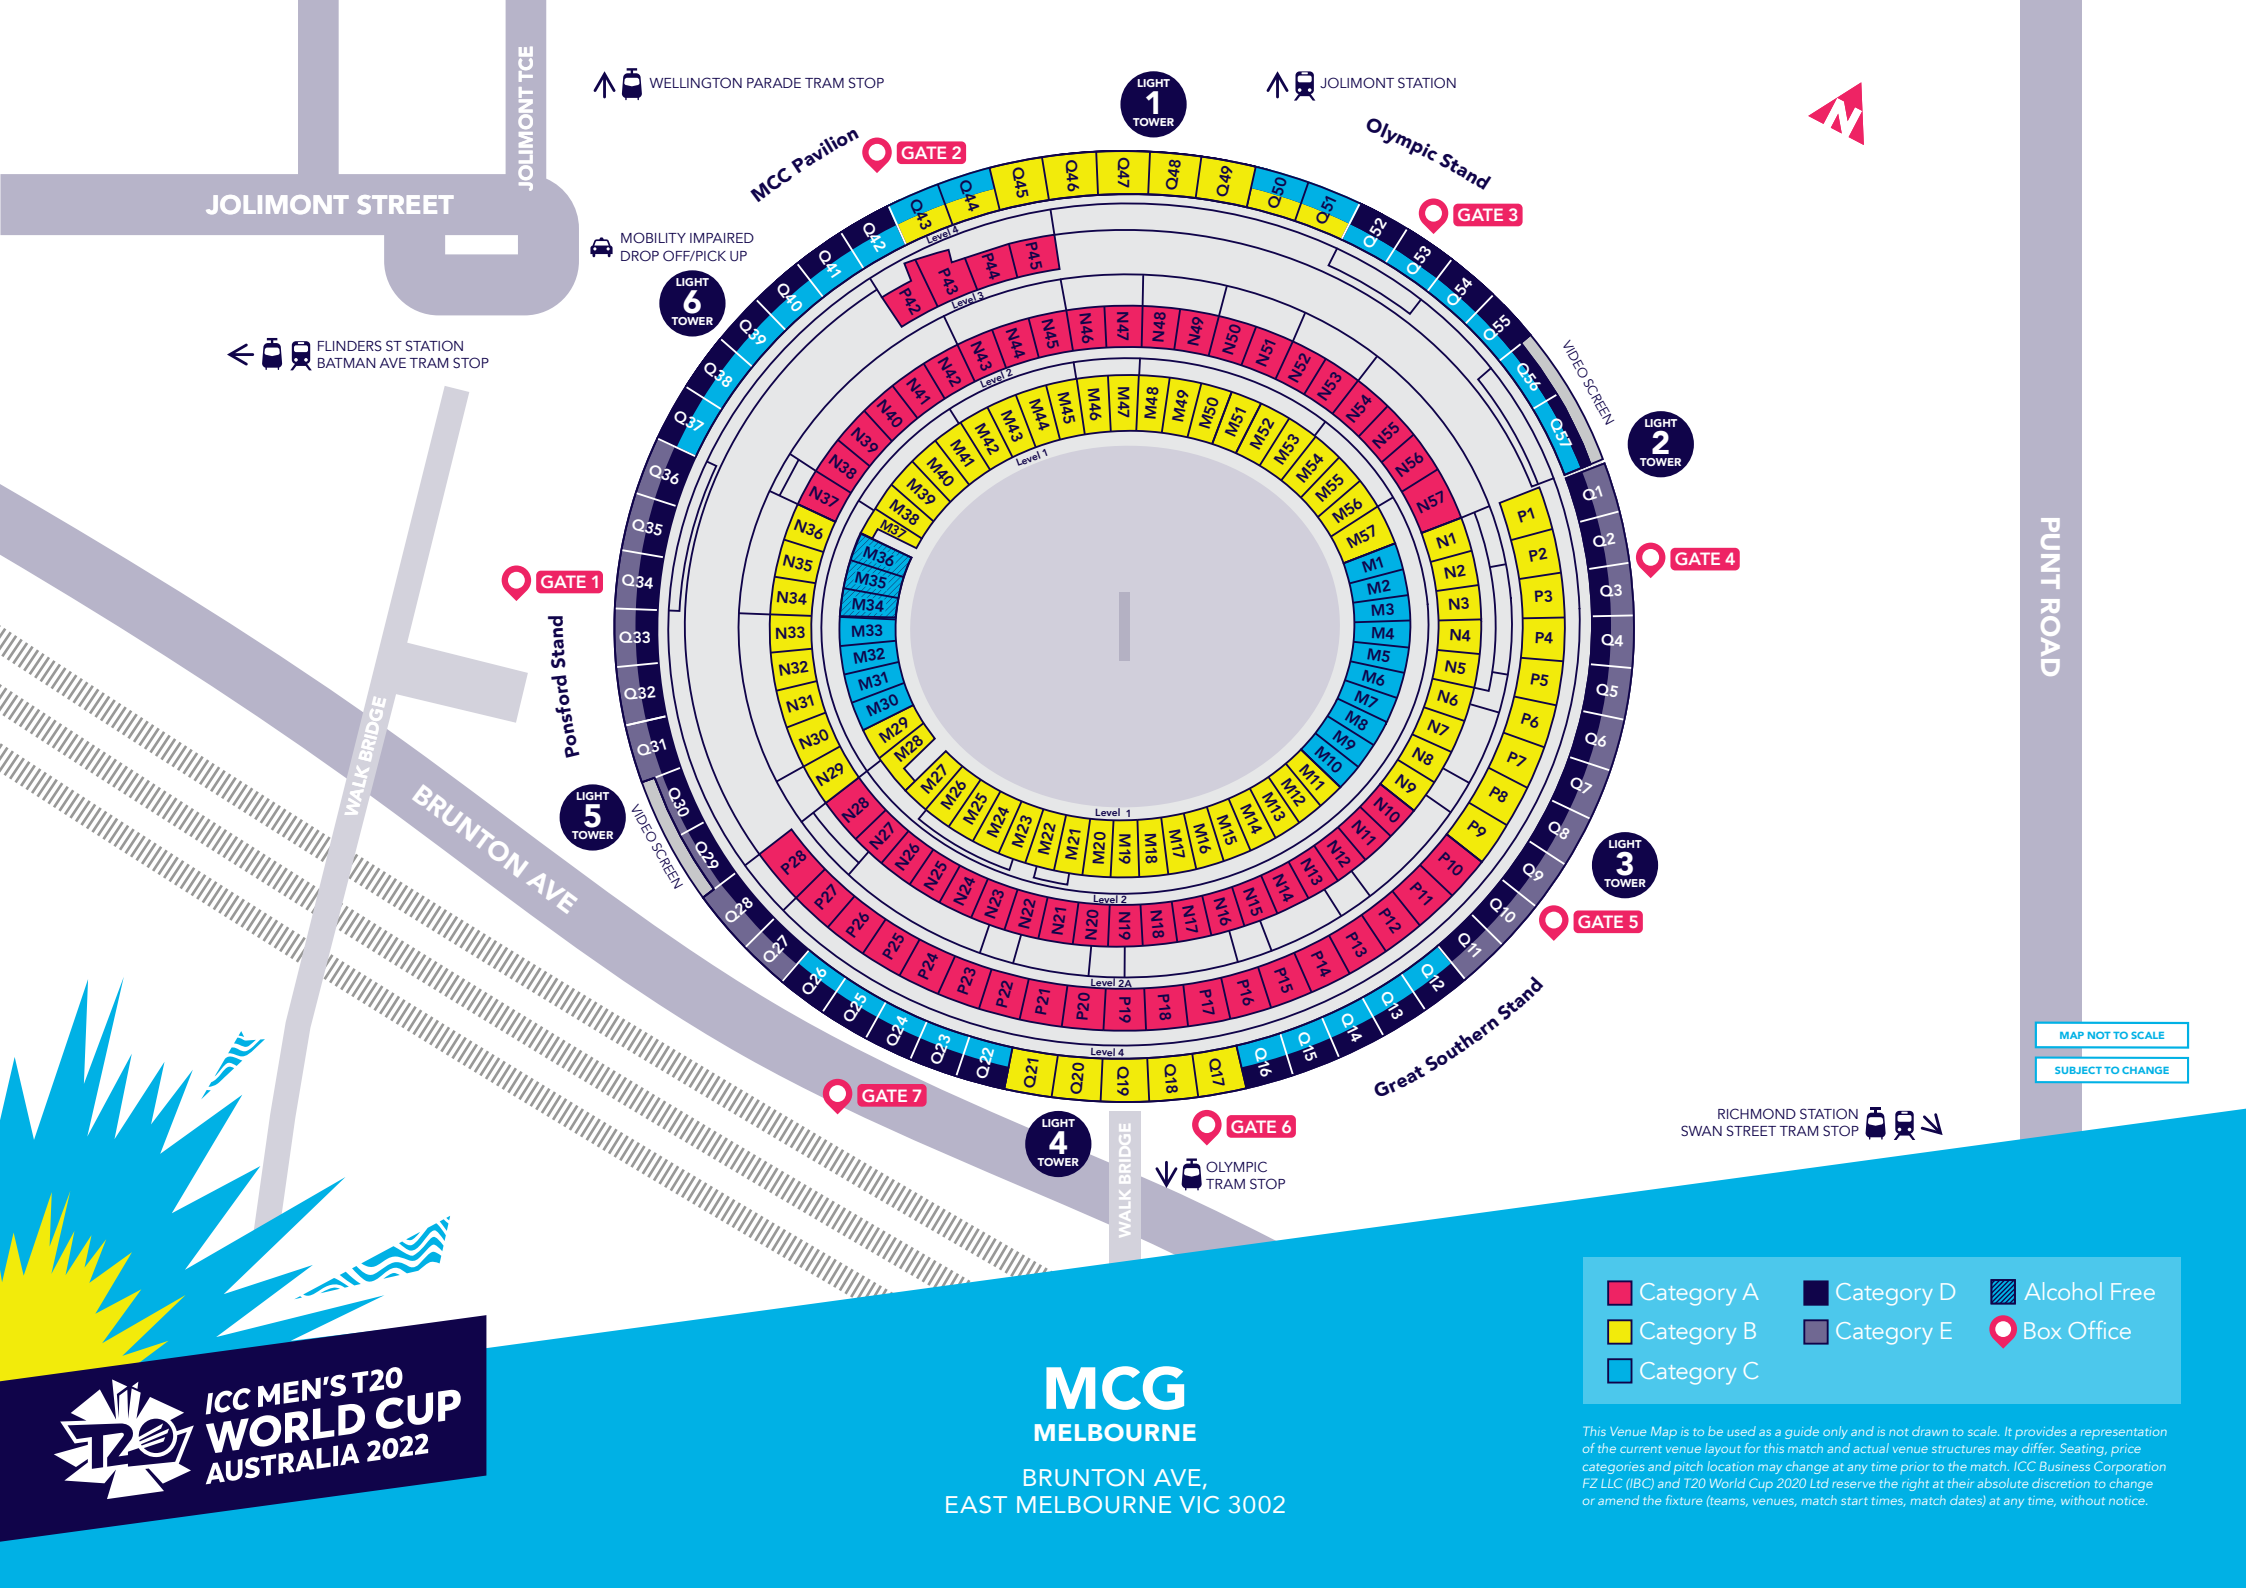

 Category A	 Category D	 Alcohol Free
 Category B	 Category E	 Box Office
 Category C		

This Venue Map is to be used as a guide only and is not drawn to scale. It provides a representation of the current venue layout for this match and actual venue structures may differ. Seating, price categories and pitch location may change at any time prior to the match. ICC Business Corporation FZ LLC (IBC) and T20 World Cup 2020 Ltd reserve the right at their absolute discretion to change or amend the fixture (teams, venues, match start times, match dates) at any time, without notice.

MAP NOT TO SCALE
SUBJECT TO CHANGE