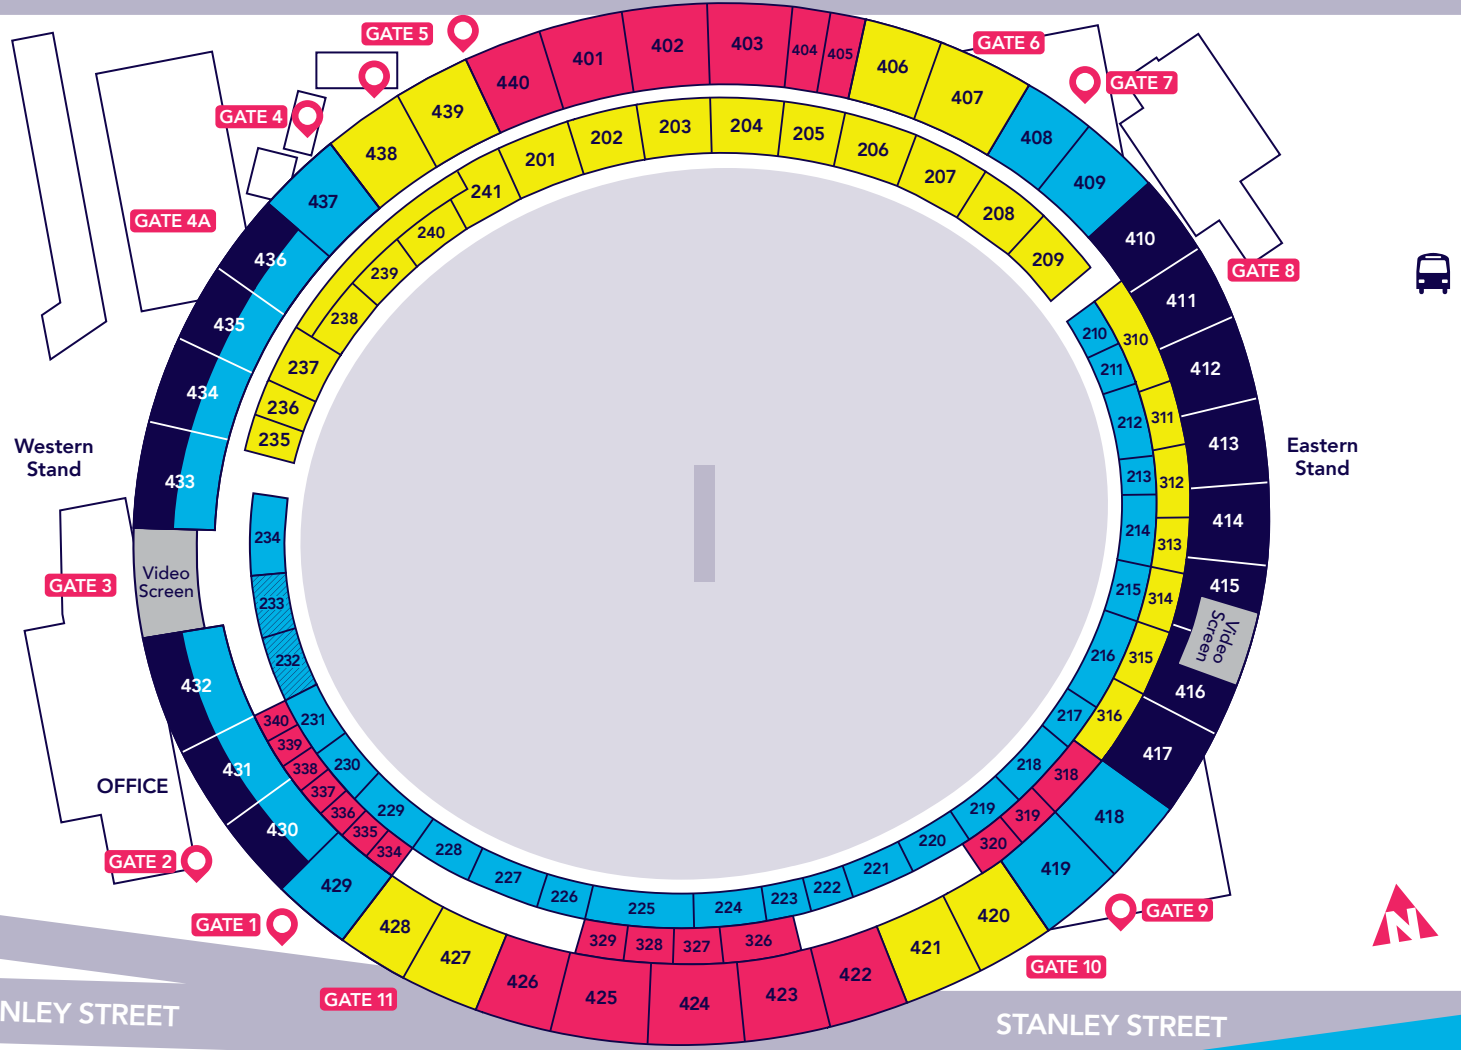

VULTURE STREET

Northern Stand

MAIN ST

Western Stand

Eastern Stand

WELLINGTON ROAD

STANLEY STREET

STANLEY STREET

Taxi Rank - Ipswich Rd

Southern Stand

THE GABBA

BRISBANE

VULTURE ST,
WOOLLOONGABBA QLD 4102

- Category A
- Category B
- Category C
- Category D
- Alcohol Free
- Box Office

This Venue Map is to be used as a guide only and is not drawn to scale. It provides a representation of the current venue layout for this match and actual venue structures may differ. Seating, price categories and pitch location may change at any time prior to the match. ICC Business Corporation FZ LLC (IBC) and T20 World Cup 2020 Ltd reserve the right at their absolute discretion to change or amend the fixture (teams, venues, match start times, match dates) at any time, without notice.

MAP NOT TO SCALE
SUBJECT TO CHANGE