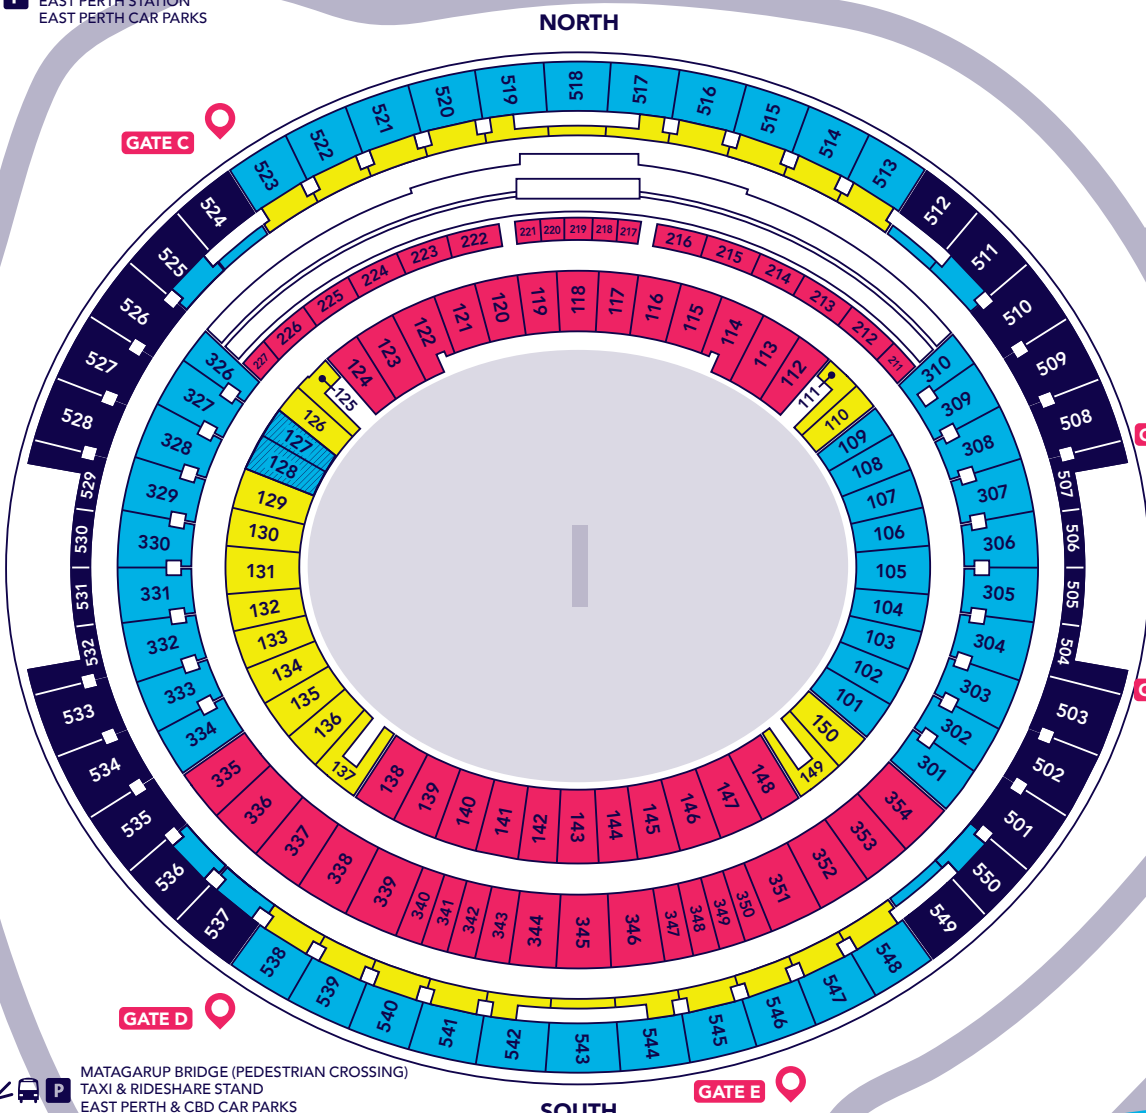

WINDAN BRIDGE
EAST PERTH STATION
EAST PERTH CAR PARKS

PERTH STADIUM STATION
TAXI

Bily Lake
Chevron Parkland
Swan River
BHP Amphitheatre & Boardwalk
MATAGARUP BRIDGE (PEDESTRIAN CROSSING)
TAXI & RIDESHARE STAND
EAST PERTH & CBD CAR PARKS

VICTORIA PARK DRIVE

MAP NOT TO SCALE
SUBJECT TO CHANGE

Category A	Category D
Category B	Alcohol Free
Category C	Box Office

PERTH STADIUM

PERTH

333 VICTORIA PARK DR,
BURSWOOD WA 6100

This Venue Map is to be used as a guide only and is not drawn to scale. It provides a representation of the current venue layout for this match and actual venue structures may differ. Seating, price categories and pitch location may change at any time prior to the match. ICC Business Corporation FZ LLC (IBC) and T20 World Cup 2020 Ltd reserve the right at their absolute discretion to change or amend the fixture (teams, venues, match start times, match dates) at any time, without notice.