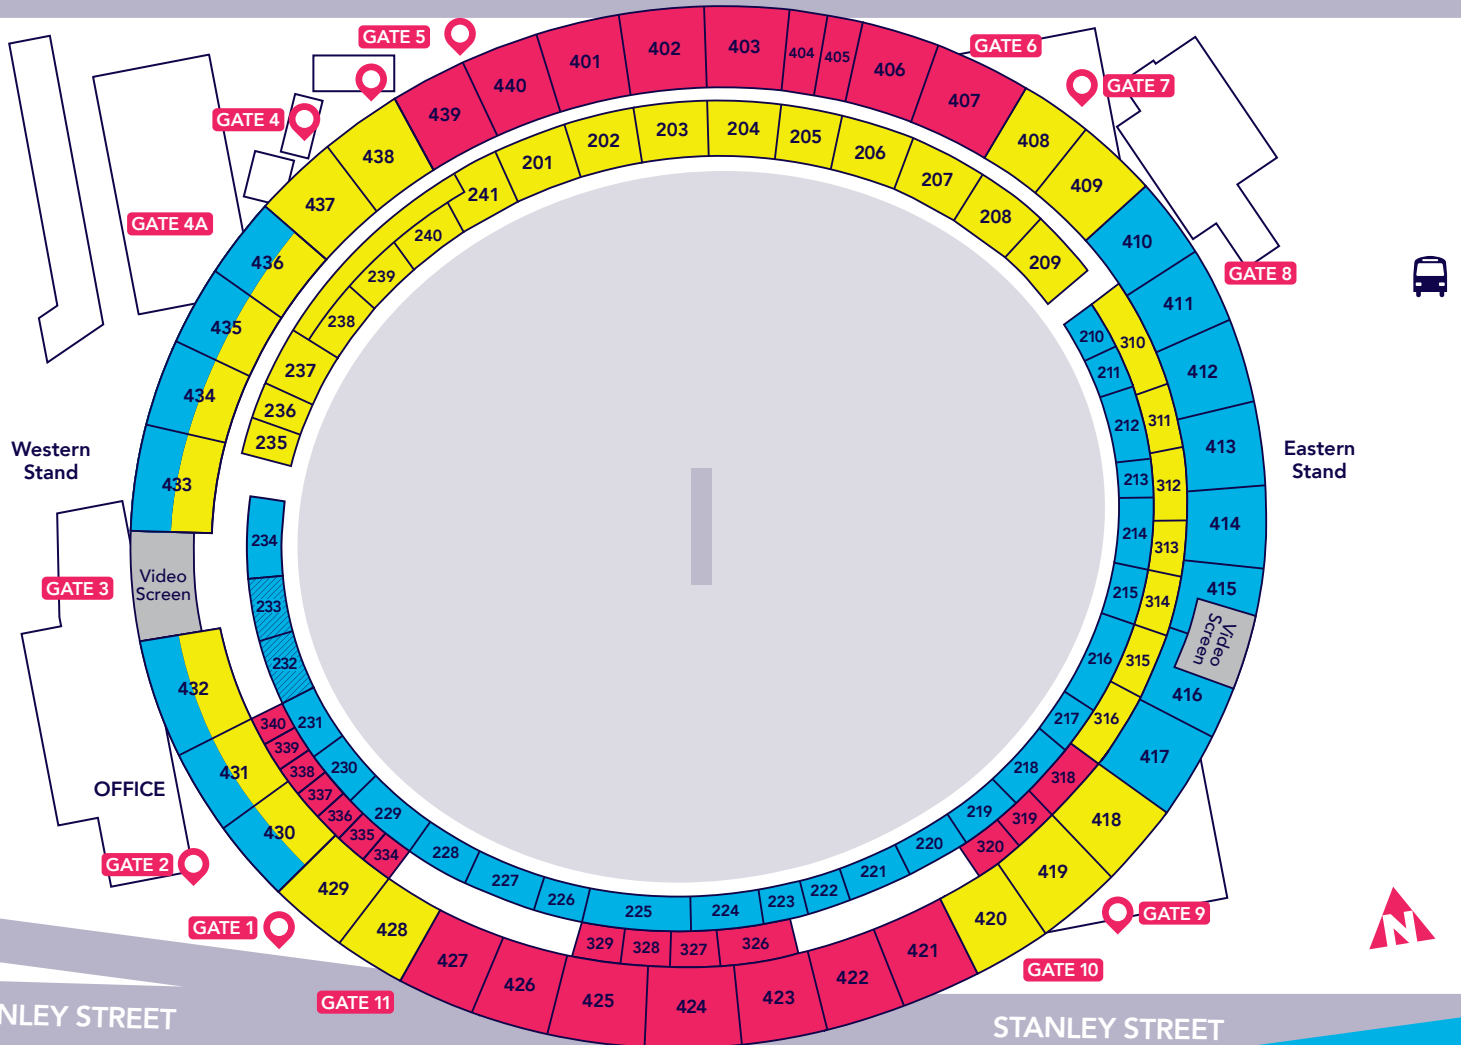

VULTURE STREET

Northern Stand

MAIN ST

Western Stand

Eastern Stand

WELLINGTON ROAD

STANLEY STREET

STANLEY STREET

Taxi Rank - Ipswich Rd

Southern Stand

# THE GABBA

BRISBANE

VULTURE ST,  
WOOLLOONGABBA QLD 4102

- Category A
- Category B
- Category C
- Alcohol Free
- Box Office

*This Venue Map is to be used as a guide only and is not drawn to scale. It provides a representation of the current venue layout for this match and actual venue structures may differ. Seating, price categories and pitch location may change at any time prior to the match. ICC Business Corporation FZ LLC (IBC) and T20 World Cup 2020 Ltd reserve the right at their absolute discretion to change or amend the fixture (teams, venues, match start times, match dates) at any time, without notice.*

MAP NOT TO SCALE

SUBJECT TO CHANGE