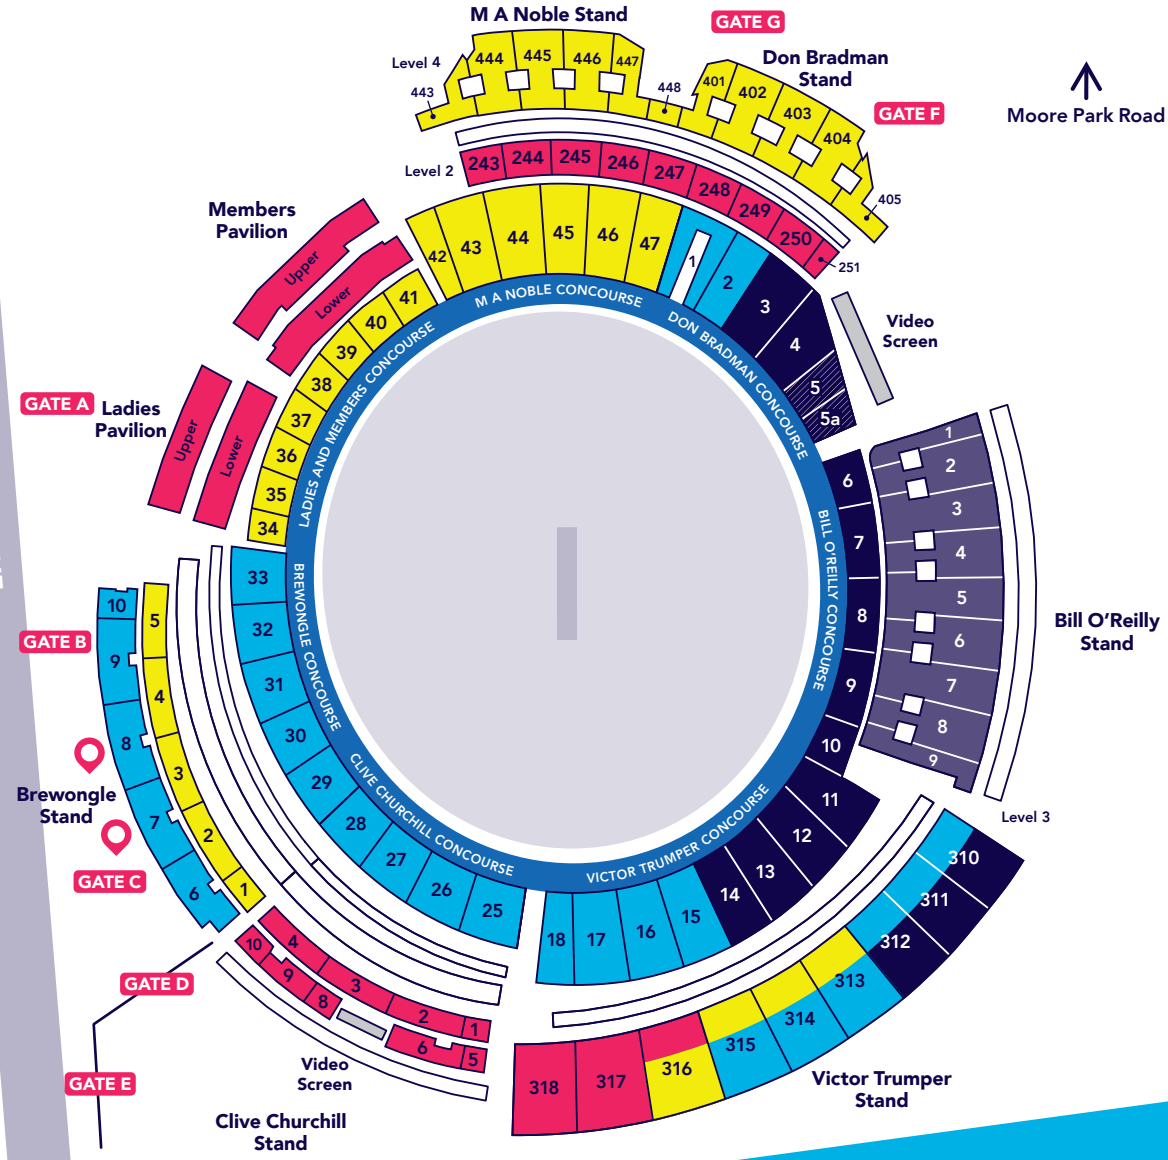

DRIVER AVENUE

MAP NOT TO SCALE
SUBJECT TO CHANGE

SCG SYDNEY
DRIVER AVE,
MOORE PARK NSW 2021

- Category A
- Category B
- Category C
- Category D
- Category E
- Alcohol Free
- Box Office

This Venue Map is to be used as a guide only and is not drawn to scale. It provides a representation of the current venue layout for this venue and actual venue structures may differ. Seating, price categories and pitch location may change at any time prior to the venue. ICC Business Corporation FZ LLC (IBC) and T20 World Cup 2020 Ltd reserve the right at their absolute discretion to change or amend the fixture (teams, venues, venue start times, venue dates) at any time, without notice.